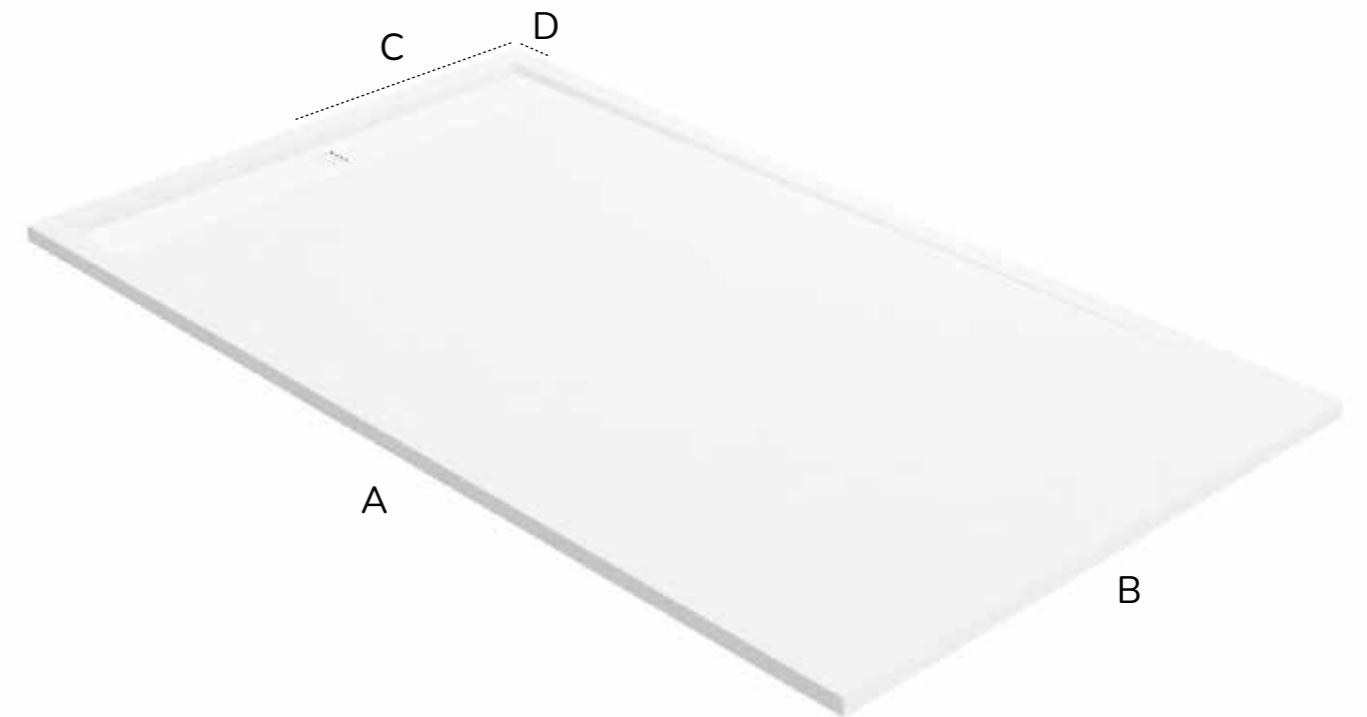

Sand

Anthracite

Moka
Ral 1019

Light grey

Black

White