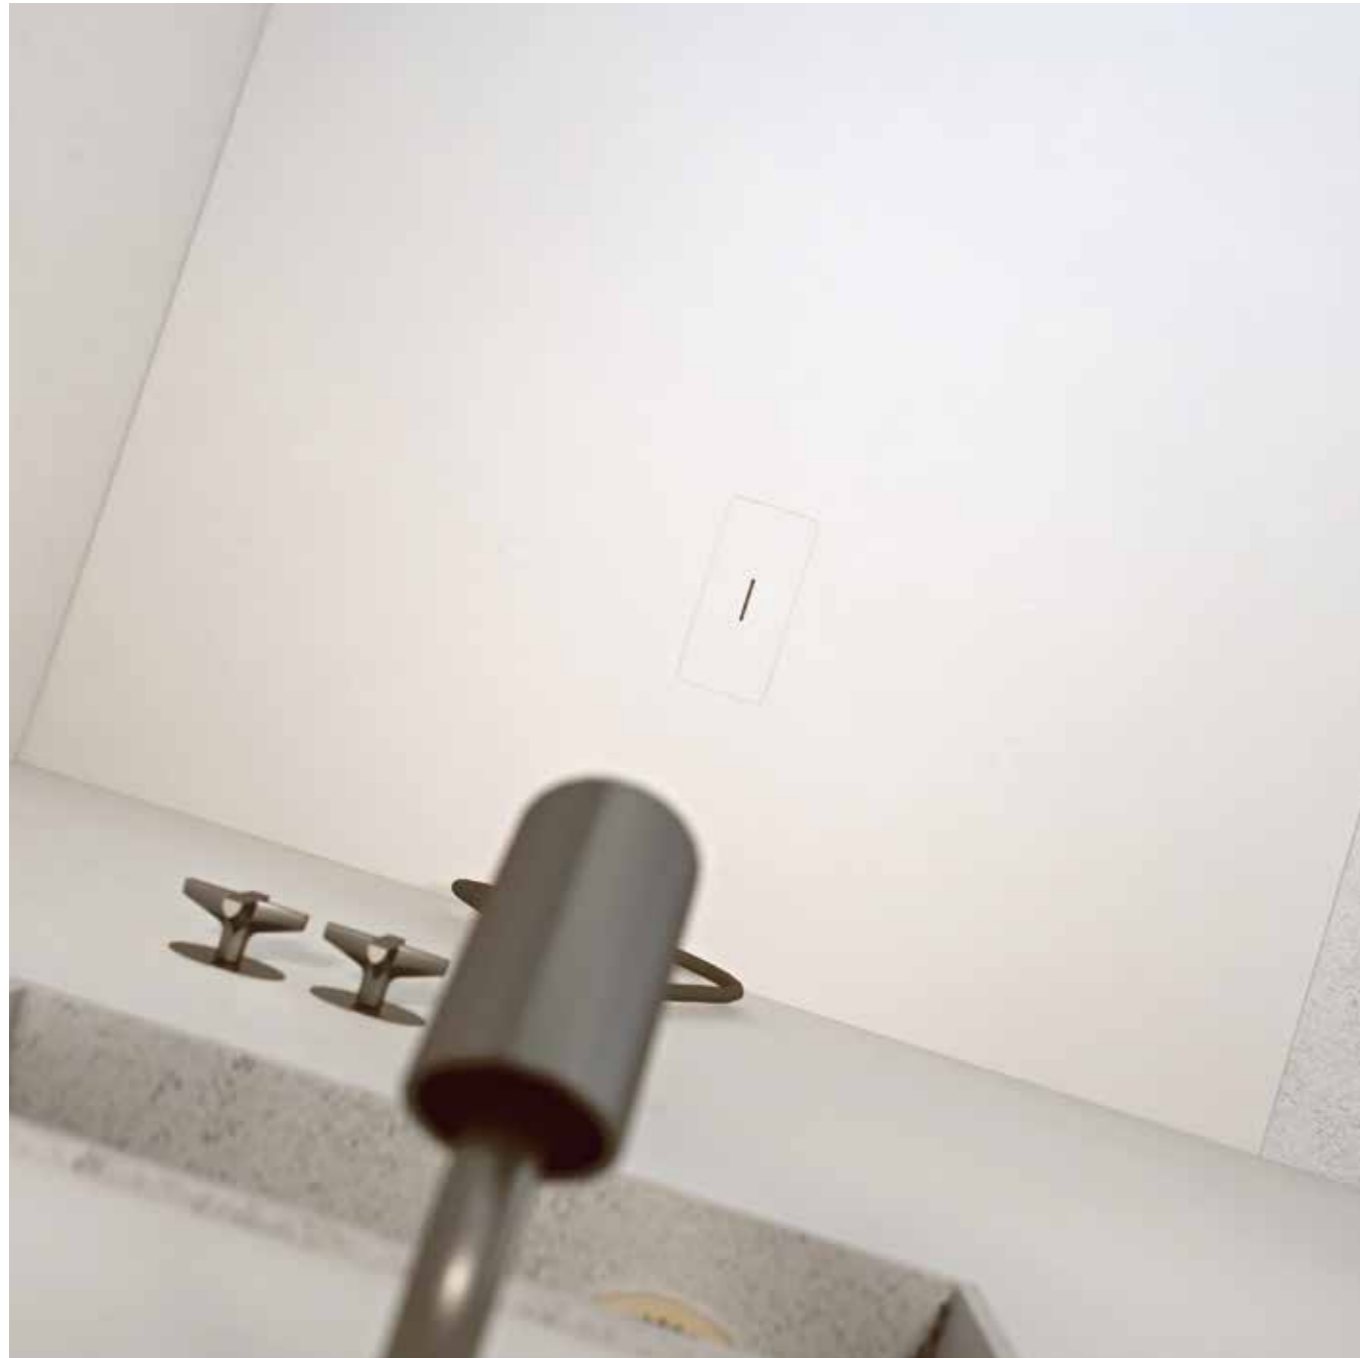

Ministry

High end
Quality details that will
give them great personality.

Perimeter drain
Perimeter drain, finished in the
same colour and texture as the tray.

Coat Safe
Repairable surface with anti-slip, anti-
bacterial and UV resistant texture.

A

Tray length
Measurements between
80 cm and 200 cm.

C

Distance to the center of the drain
this measurement will be equal to
half the width of the tray.

B

Tray width
Measurements between
70 cm and 100 cm.

D

Distance to the center of the drain
length 90 cm to 160 cm = 35 cm
length 170 cm to 200 cm = 50 cm