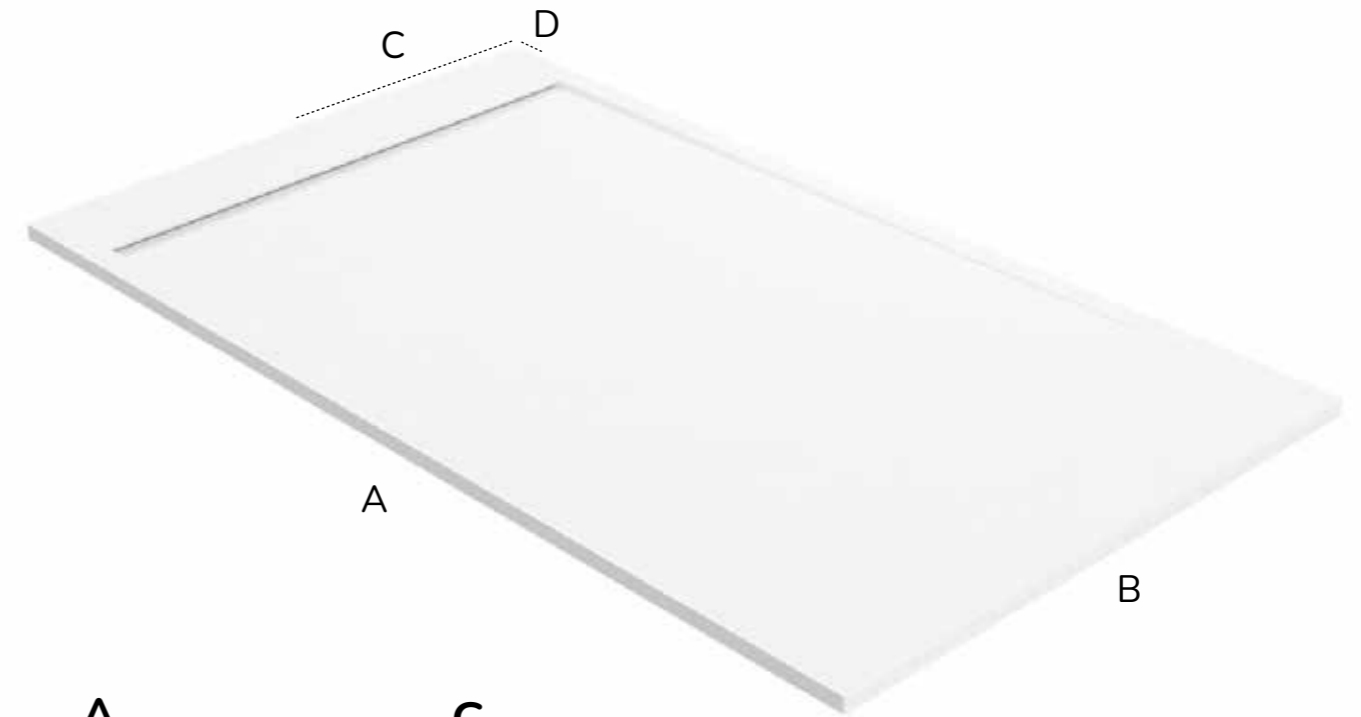

A
Tray length
Measurements between
100 cm and 200 cm.

B
Tray width
Measurements between
70 cm and 90 cm.

C
Distance to the center of the drain
this measurement will be equal to
half the width of the tray.

D
Distance to the center of the drain
10 cm