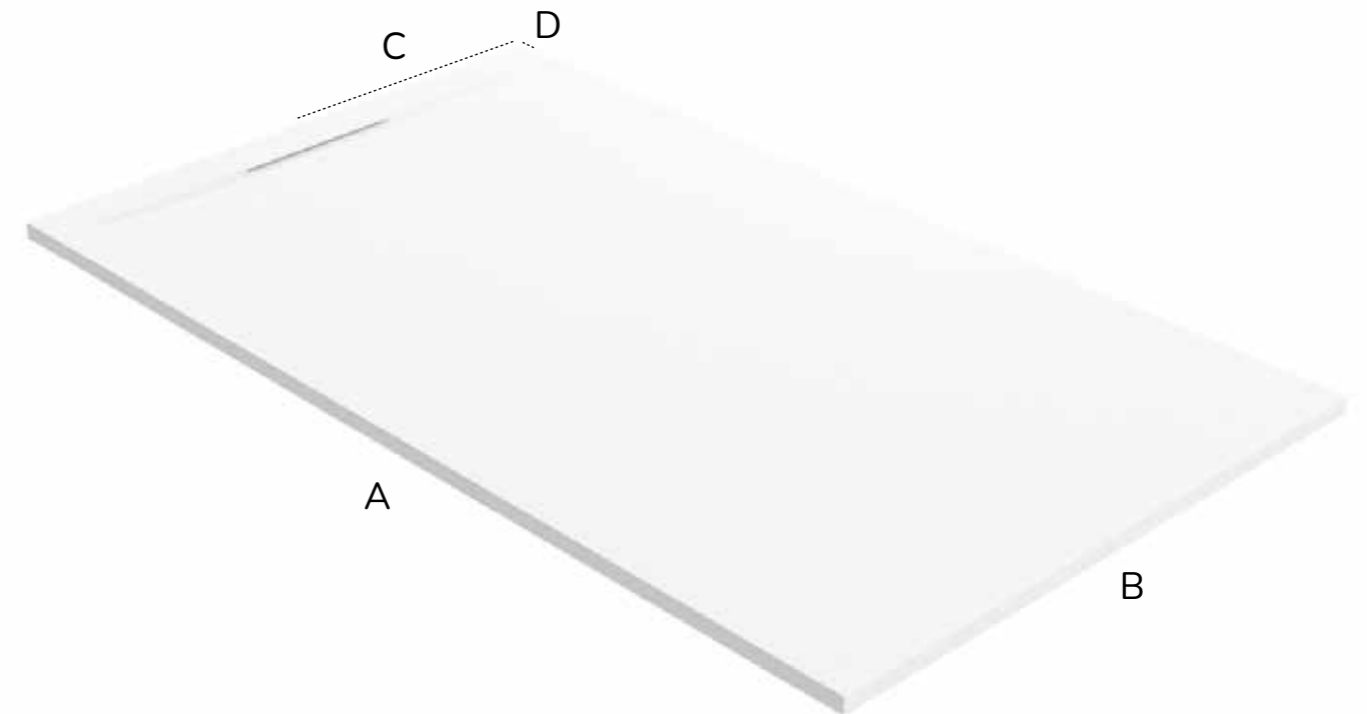

Sand

Anthracite

Moka
Ral 1019

Light grey

Black

White